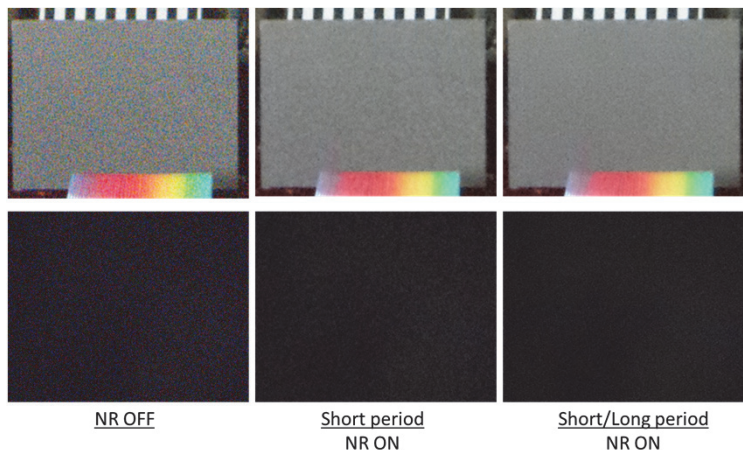

- Edge Enhance
 - New algorithm for Edge Enhance
 - Reduce Jaggy noise
 - Sharpness image

◆ New Noise Reduction

◆ New Edge Enhance

Specification

Feature	Specification
ISP Process	55nm CMOS Technology
SDRAM	1G bit LPDDR-2
Flash	16M bit nor Flash
Package size	8.0 x 9.0 x max1.3[mm] BGA 217P
CPU	ARM946 288MHz single core
Host IF	MIPI 4/2/1Lane (1Gbps/Lane) YUV422 YUV420(Legacy) JPEG/NV12
Demosaic Capability	240Mpix/sec
Max Image Size	16Mpix
Sensor IF	MIPI 4/2/1Lane (1.25Gbps/Lane) MIPI 4/2/1Lane (1Gbps/Lane)
DDR Memory	SIP LPDDR-2 200MHz
Internal Memory	704K Byte(High Speed SRAM)