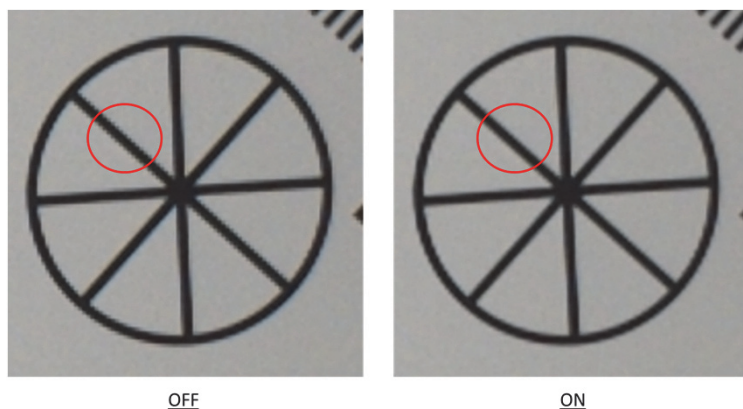

- Edge Enhance
 - New algorithm for Edge Enhance
 - Reduce Jaggy noise
 - Sharpness image

◆ New Noise Reduction

◆ New Edge Enhance

Specification

Feature	Specification
ISP Process	55nm CMOS Technology
SDRAM	1G bit LPDDR-2
Flash	16M bit nor Flash
Package size	8.0 x 9.0 x max1.3[mm] BGA 217P
CPU	ARM946 288MHz single core
Host IF	MIPI 4/2/1Lane (1Gbps/Lane) YUV422 YUV420(Legacy) JPEG/NV12
Demosaic Capability	240Mpix/sec
Max Image Size	16Mpix
Sensor IF	MIPI 4/2/1Lane (1.25Gbps/Lane) MIPI 4/2/1Lane (1Gbps/Lane)
DDR Memory	SIP LPDDR-2 200MHz
Internal Memory	704K Byte(High Speed SRAM)